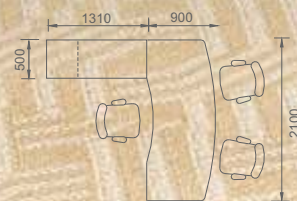

For less cluttered working area, COMO allows access to the power socket outlet from beneath the table top through a hatch cover.

MYDESK
SUNFLOWER
ARTIV
MILAN

THE ALTERNATIVES

"We understand budget may be a constraint."

MYDESK

SUNFLOWER

Distribution of power, data and telephone cables.

Simple but strong and sturdy leg.