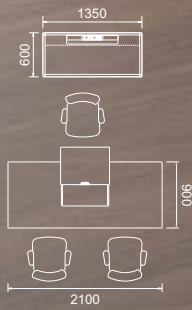

KANYE
OSERIES
KLUG
FADZ
COMO

THE PRIMES

KANYE

O Series

The table features a premium personal drawer that can slide open to keep confidential information and personal objects. Power can be accessed through a plug box inside the drawer.