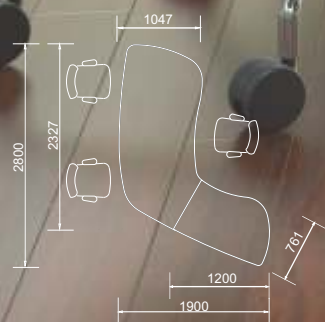

FADZ

The functional and design versatility of the integrated cable management modules provide the right solution to suit any demands.