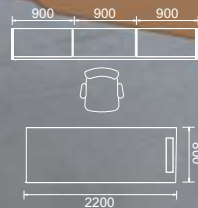

KLUG

Functional hook to hang bag.

FADZ

The functional and design versatility of the integrated cable management modules provide the right solution to suit any demands.

COMO

12 COMO rectangle table in MFC Maribo Oak, COMO Rib chair in black leather.