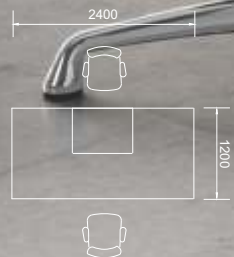

KANYE
OSERIES
KLUG
FADZ
COMO

THE PRIMES

KANYE

O Series

The table features a premium personal drawer that can slide open to keep confidential information and personal objects. Power can be accessed through a plug box inside the drawer.

KLUG

Functional hook to hang bag.

FADZ

The functional and design versatility of the integrated cable management modules provide the right solution to suit any demands.

COMO

12 COMO rectangle table in MFC Maribo Oak, COMO Rib chair in black leather.