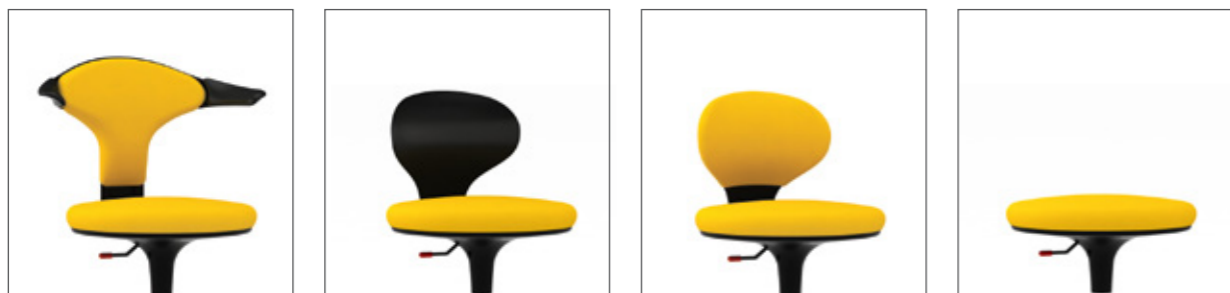

# Ginko.

The Ginko chair is a superb way to introduce stylish functionality and ergonomic comfort into interior spaces. As its name suggests, Ginko is inspired by the Ginkgo Biloba leaf and expresses a lightweight and flexible form that you can use in casual environments like workstation offices, meetings, and collaborative spaces as well as lecture halls, home offices, lobbies, and bars. The design is versatile and can adapt to both formal and casual spaces.