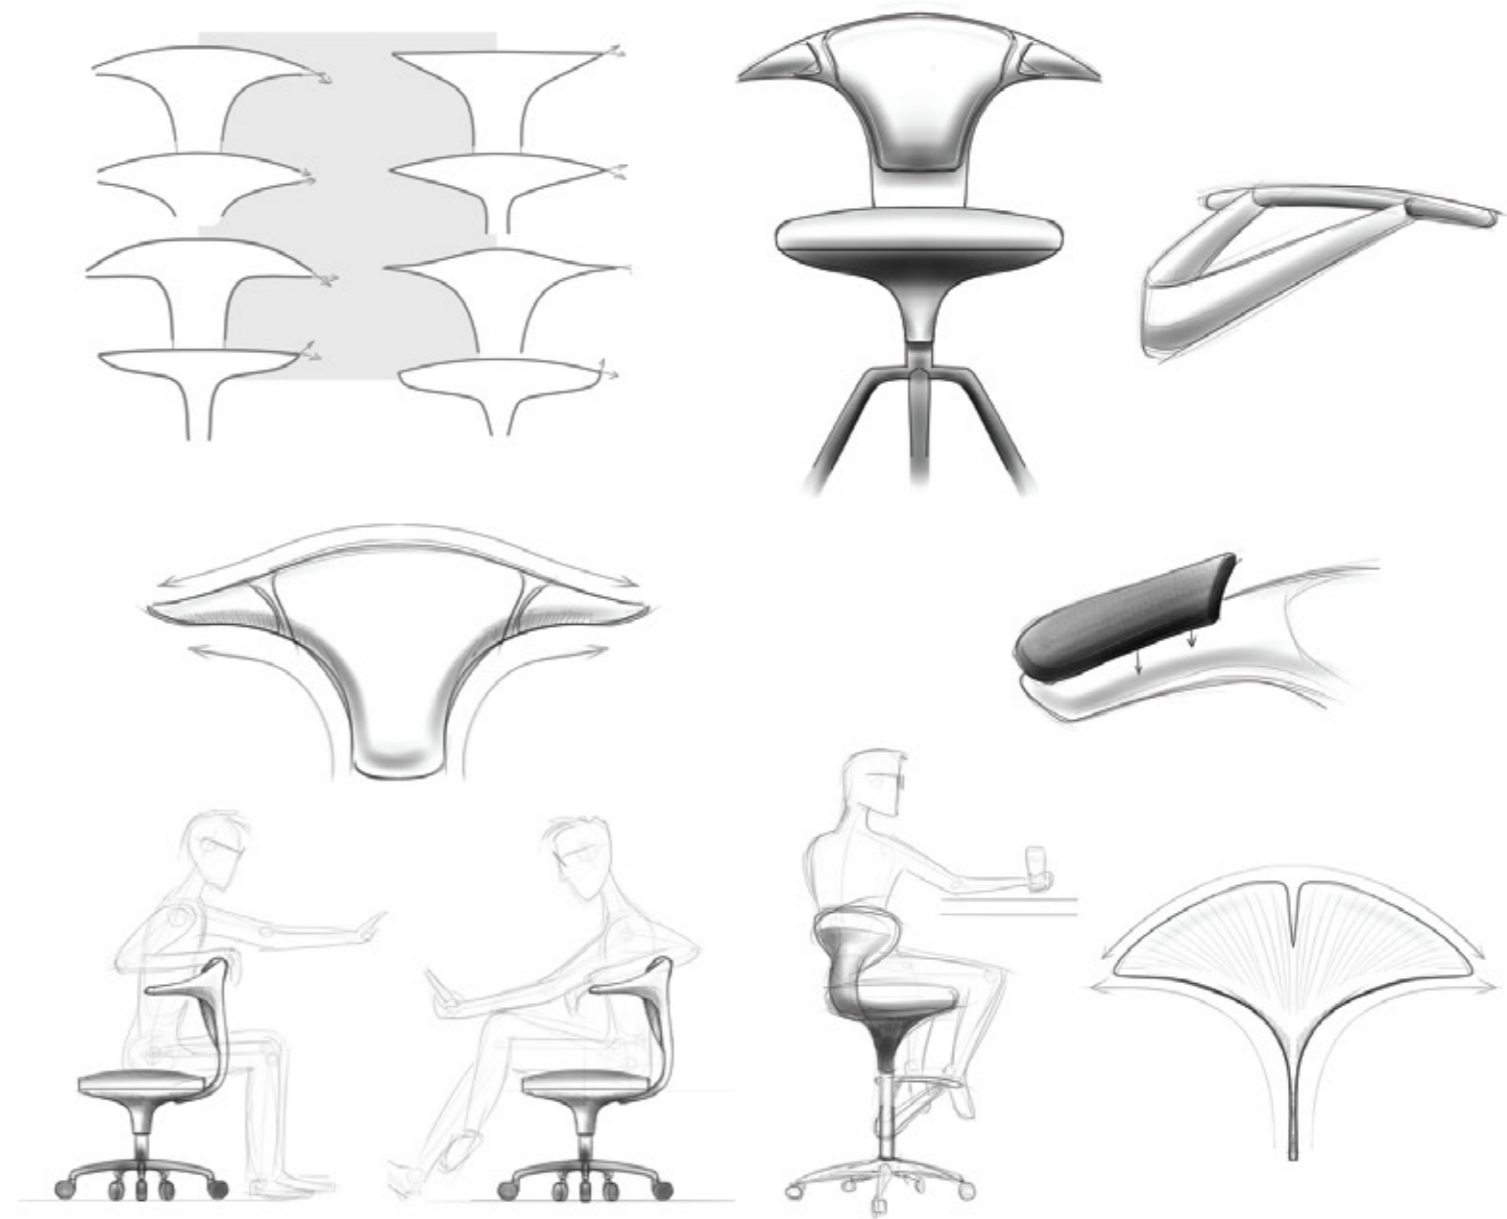

# Ginko.

The Ginko chair is a superb way to introduce stylish functionality and ergonomic comfort into interior spaces. As its name suggests, Ginko is inspired by the Ginkgo Biloba leaf and expresses a lightweight and flexible form that you can use in casual environments like workstation offices, meetings, and collaborative spaces as well as lecture halls, home offices, lobbies, and bars. The design is versatile and can adapt to both formal and casual spaces.