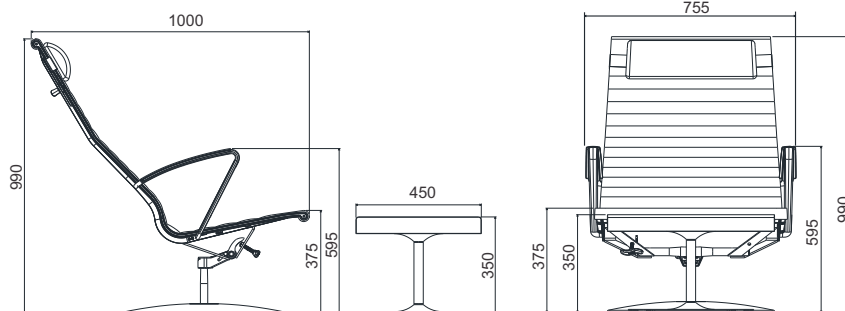

bristol®

COMO LOUNGE

Relax and re-discover your balance in a hectic everyday life, while enjoying the many comfort functions such as neck support adjustment, swivel function and matching footstool. Modern shapes and lines combined with leather, metal and textiles give Como lounge a unique and contemporary look – without compromising comfort and quality.