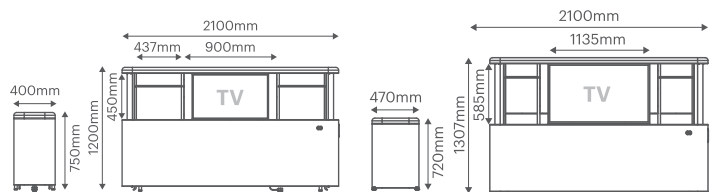

## Features

Brava 32 can fit 32 inch TV with height less than 450mm.  
 Brava 43 can fit 43 inch TV with height less than 575mm.  
 Top can be used as seating or light work area.  
 Internal storage.  
 Standard length of 2100mm.  
 Brava 32 comes with a movable jack.  
 Inclusive 2 gang power outlet.