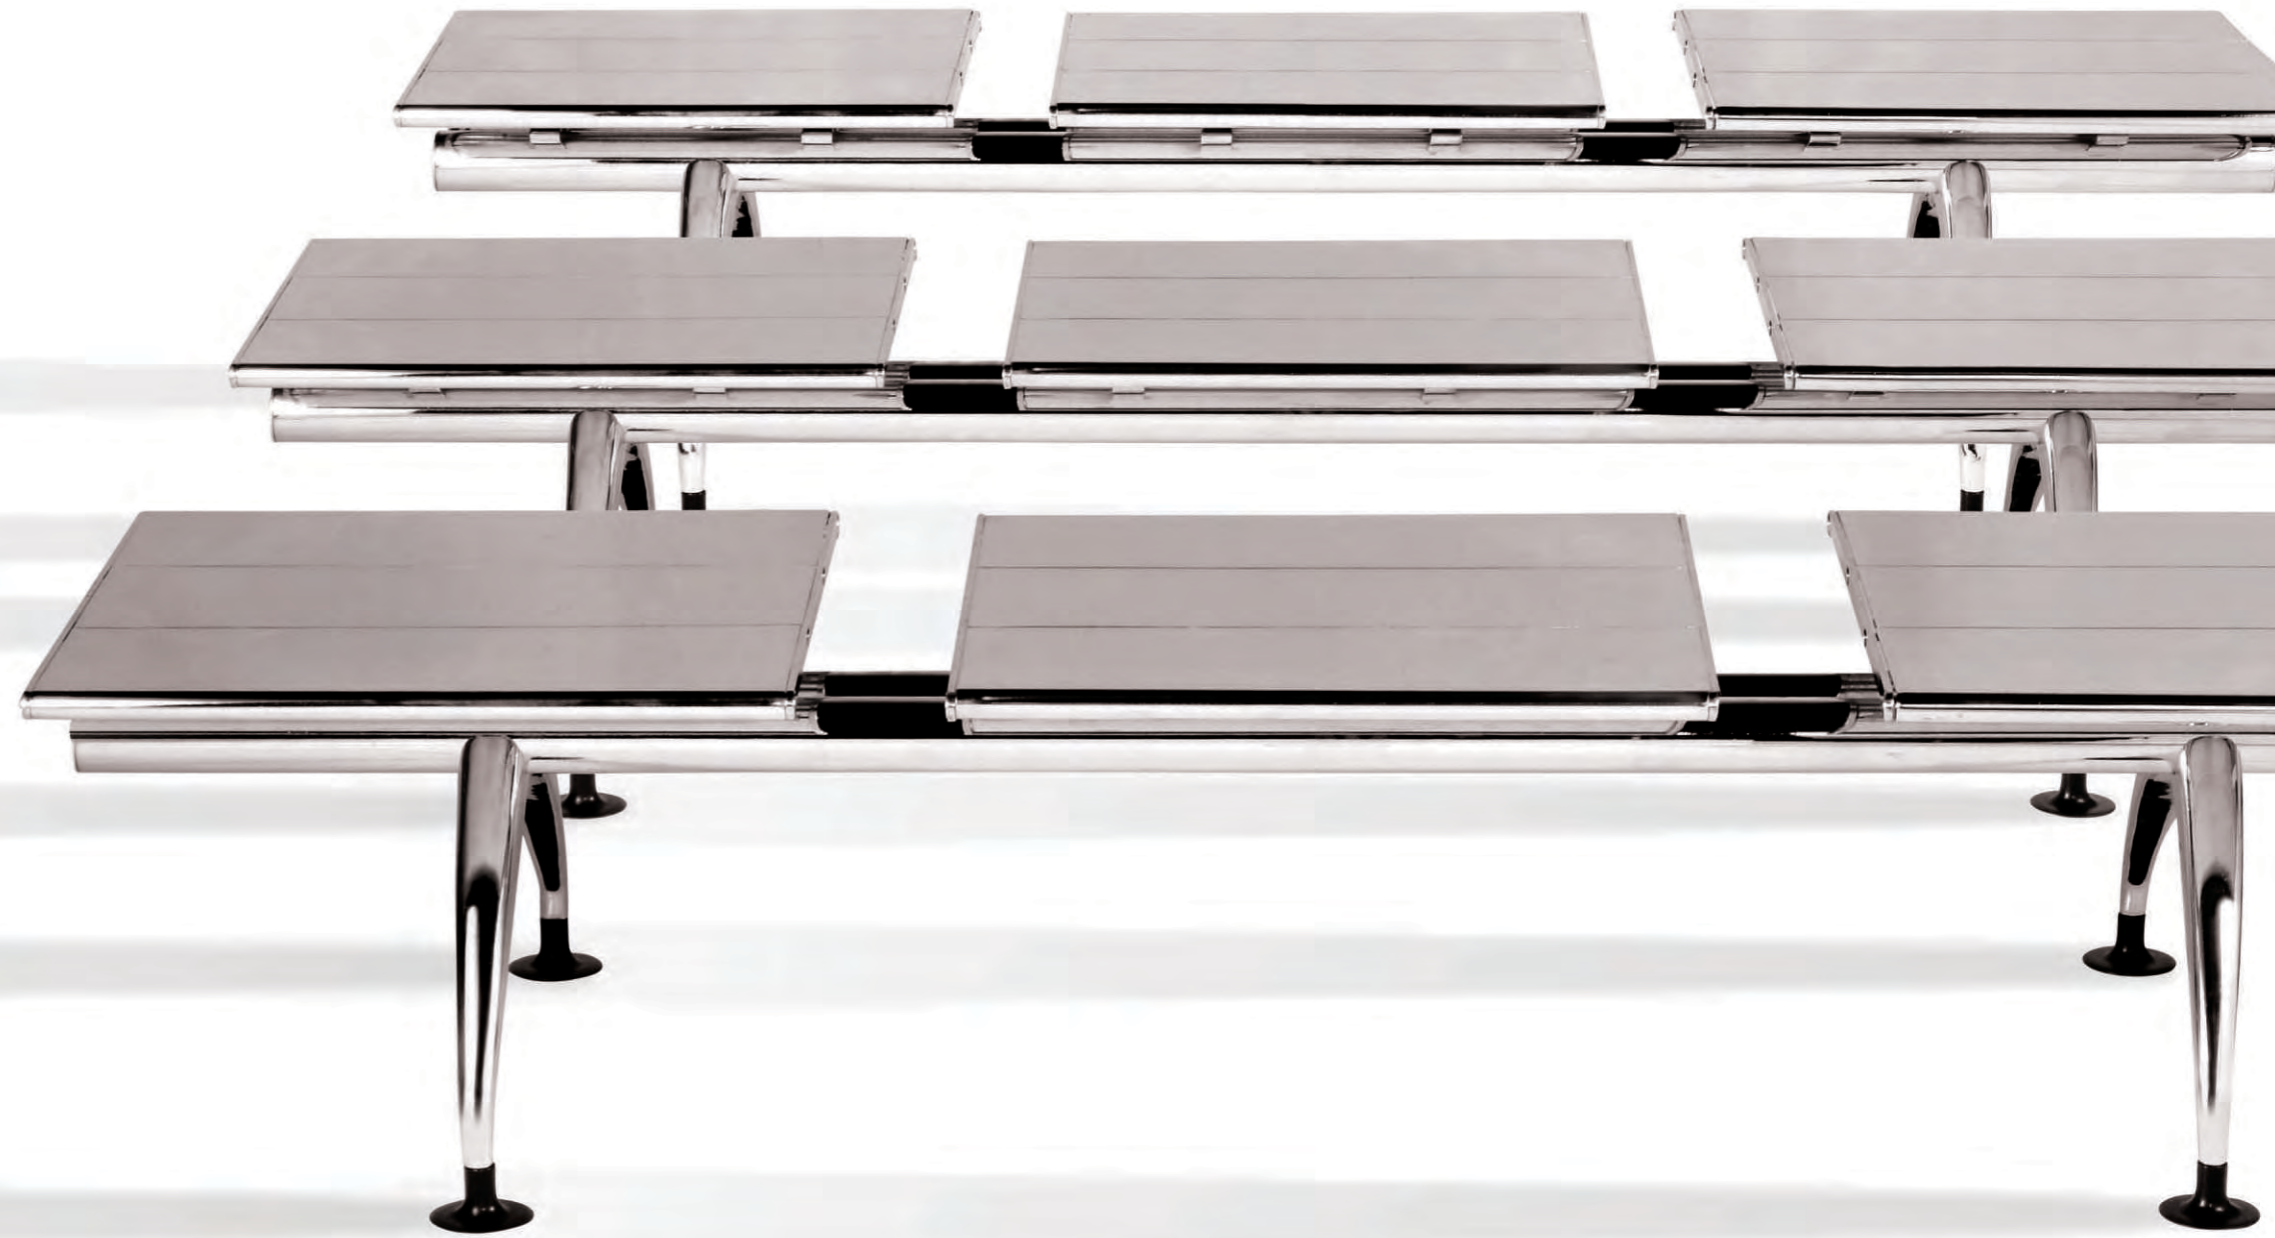

Perch in style. COMOFACE™ provide the perfect seating solution for transit areas with short waiting times. Designed to consume minimum space for planning economy, COMOFACE™ has a clean line form that blends seamlessly with modern architecture.

A hybrid of COMO™ leg structure with seat structure created by linking extruded aluminium segments, COMOFACE™ deliver a dazzling array of finishes which include clear anodized, chromed, epoxy powder coated and leather or PVC flat upholstered options.

COMOFACE™