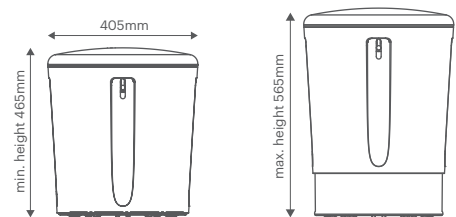

Technical Details

Upper body in white gloss.
Lower body in grey matte.
Upholstery in Lycra fabric only.

Features

Height adjustability.
Castors allow for mobility.
Easy to move around using recessed handles.