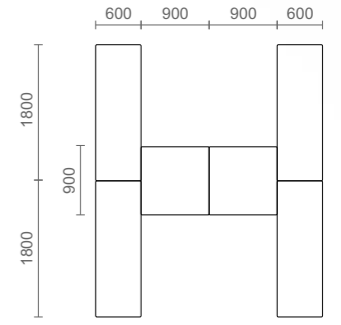

System 288 is a deck system that creates a platform 288 mm off the floor.

System 288 | Team of 2

System 288 Features

Flexible metal modesty panel that allows better privacy underneath the table top. Table tops are made of 18 mm High Pressure Laminate (HPL).