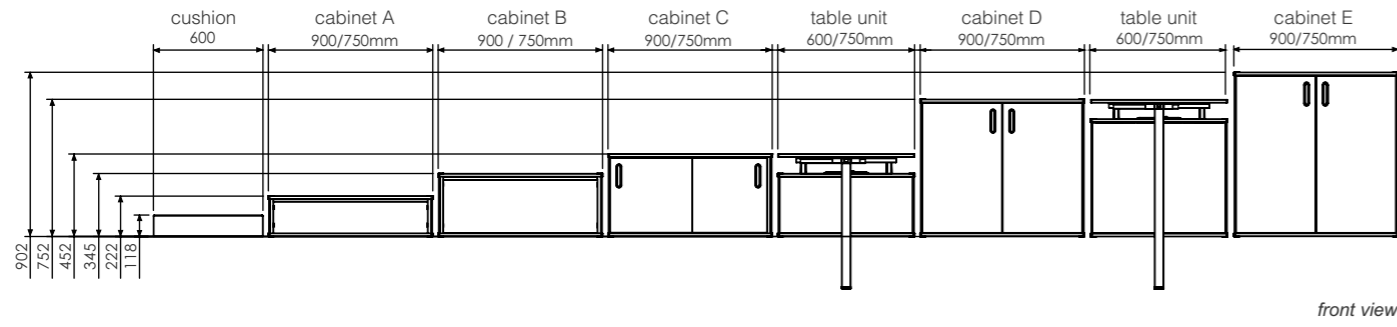

System 288 is a deck system that creates a platform 288 mm off the floor.

System 288 | Team of 2

System 288 Features

Flexible metal modesty panel that allows better privacy underneath the table top. Table tops are made of 18 mm High Pressure Laminate (HPL).

Wires are routed through the side of the storage module to the bottom of the base structure which are then supported using wire trays.

The storage module side cover can easily be removed to install the wires.

System 288

Statement of Line

All Modules

Cabinet

Table

Base Deck

System 288

Statement of Line