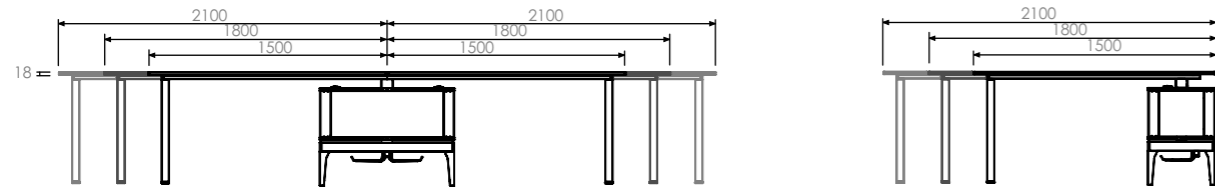

System 288 is a deck system that creates a platform 288 mm off the floor.

System 288 | Team of 2

System 288 Features

Flexible metal modesty panel that allows better privacy underneath the table top. Table tops are made of 18 mm High Pressure Laminate (HPL).

Wires are routed through the side of the storage module to the bottom of the base structure which are then supported using wire trays.

The storage module side cover can easily be removed to install the wires.

System 288

Statement of Line

All Modules

Cabinet

Table

Base Deck

System 288

Statement of Line