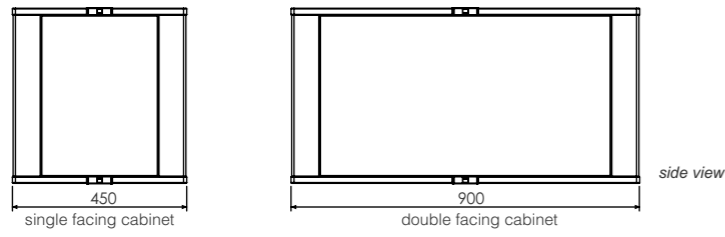

System 288 is a deck system that creates a platform 288 mm off the floor.

System 288 | Team of 2

System 288 Features

Flexible metal modesty panel that allows better privacy underneath the table top. Table tops are made of 18 mm High Pressure Laminate (HPL).

Wires are routed through the side of the storage module to the bottom of the base structure which are then supported using wire trays.

The storage module side cover can easily be removed to install the wires.

System 288

Statement of Line

All Modules

Cabinet

Table

Base Deck

System 288

Statement of Line