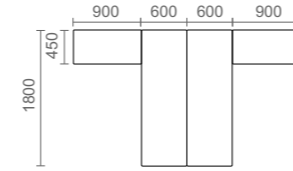

System 288

ysyong

minlaw

Design Team
Albott Design Studio

The All-New SYSTEM 288 features a deck based modular furniture that creates individual spaces and storage facilities. The deck is the fundamental element for cabinets, tables, screens, cabling and keeps everything within reach.

System 288 is a deck system that creates a platform 288 mm off the floor.

System 288 | Team of 2

System 288 Features

Flexible metal modesty panel that allows better privacy underneath the table top. Table tops are made of 18 mm High Pressure Laminate (HPL).