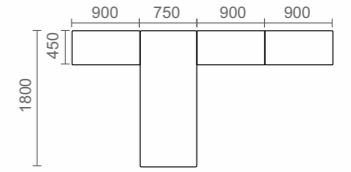

System 288

ysyong

minlaw

Design Team
Albott Design Studio

The All-New SYSTEM 288 features a deck based modular furniture that creates individual spaces and storage facilities. The deck is the fundamental element for cabinets, tables, screens, cabling and keeps everything within reach.

System 288 is a deck system that creates a platform 288 mm off the floor.

System 288 | Team of 2

System 288 Features

Flexible metal modesty panel that allows better privacy underneath the table top. Table tops are made of 18 mm High Pressure Laminate (HPL).