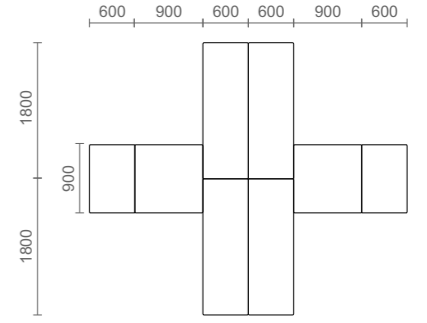

System 288 is a deck system that creates a platform 288 mm off the floor.

System 288 | Team of 2

System 288 Features

Flexible metal modesty panel that allows better privacy underneath the table top. Table tops are made of 18 mm High Pressure Laminate (HPL).