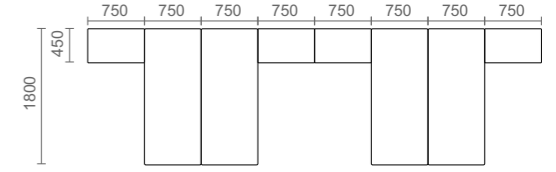

System 288

ysyong

minlaw

Design Team
Albott Design Studio

The All-New SYSTEM 288 features a deck based modular furniture that creates individual spaces and storage facilities. The deck is the fundamental element for cabinets, tables, screens, cabling and keeps everything within reach.

System 288 is a deck system that creates a platform 288 mm off the floor.

System 288 | Team of 2

System 288 Features

Flexible metal modesty panel that allows better privacy underneath the table top. Table tops are made of 18 mm High Pressure Laminate (HPL).