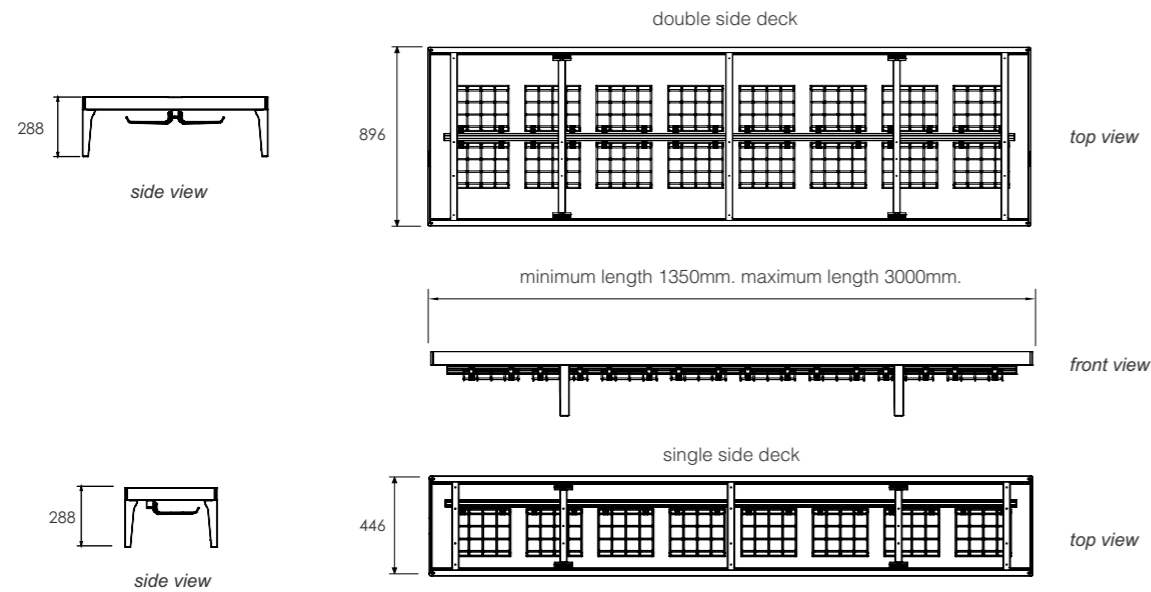

System 288 is a deck system that creates a platform 288 mm off the floor.

System 288 | Team of 2

System 288 Features

Flexible metal modesty panel that allows better privacy underneath the table top. Table tops are made of 18 mm High Pressure Laminate (HPL).

Wires are routed through the side of the storage module to the bottom of the base structure which are then supported using wire trays.

The storage module side cover can easily be removed to install the wires.

System 288

Statement of Line

All Modules

Cabinet

Table

Base Deck

System 288

Statement of Line