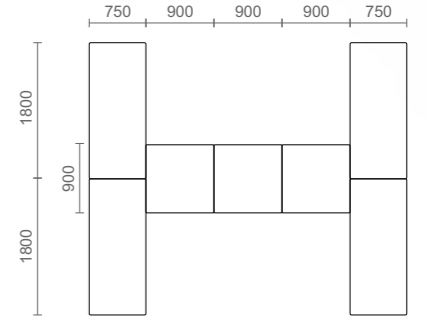

System 288 is a deck system that creates a platform 288 mm off the floor.

System 288 | Team of 2

System 288 Features

Flexible metal modesty panel that allows better privacy underneath the table top. Table tops are made of 18 mm High Pressure Laminate (HPL).