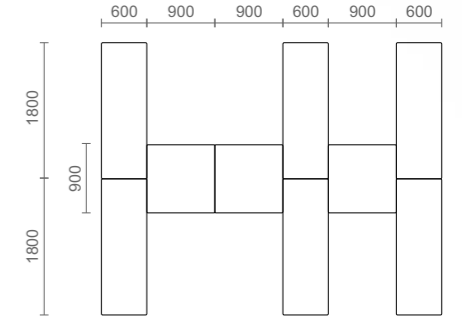

System 288 is a deck system that creates a platform 288 mm off the floor.

System 288 | Team of 2

System 288 Features

Flexible metal modesty panel that allows better privacy underneath the table top. Table tops are made of 18 mm High Pressure Laminate (HPL).