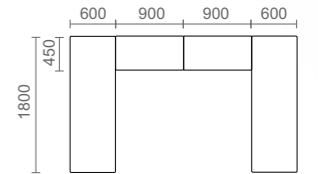

System 288

ysyong

minlaw

Design Team
Albott Design Studio

The All-New SYSTEM 288 features a deck based modular furniture that creates individual spaces and storage facilities. The deck is the fundamental element for cabinets, tables, screens, cabling and keeps everything within reach.

System 288 is a deck system that creates a platform 288 mm off the floor.

System 288 | Team of 2

System 288 Features

Flexible metal modesty panel that allows better privacy underneath the table top. Table tops are made of 18 mm High Pressure Laminate (HPL).