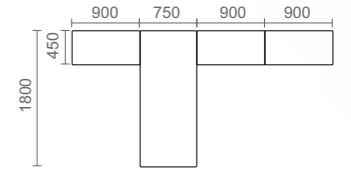

System 288

ysyong

minlaw

Design Team
Albott Design Studio

The All-New SYSTEM 288 features a deck based modular furniture that creates individual spaces and storage facilities. The deck is the fundamental element for cabinets, tables, screens, cabling and keeps everything within reach.

System 288 is a deck system that creates a platform 288 mm off the floor.

System 288 | Team of 2

System 288 Features

Flexible metal modesty panel that allows better privacy underneath the table top. Table tops are made of 18 mm High Pressure Laminate (HPL).