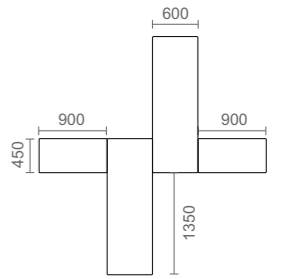

System 288

ysyong

minlaw

Design Team
Albott Design Studio

The All-New SYSTEM 288 features a deck based modular furniture that creates individual spaces and storage facilities. The deck is the fundamental element for cabinets, tables, screens, cabling and keeps everything within reach.

System 288 is a deck system that creates a platform 288 mm off the floor.

System 288 | Team of 2

System 288 Features

Flexible metal modesty panel that allows better privacy underneath the table top. Table tops are made of 18 mm High Pressure Laminate (HPL).