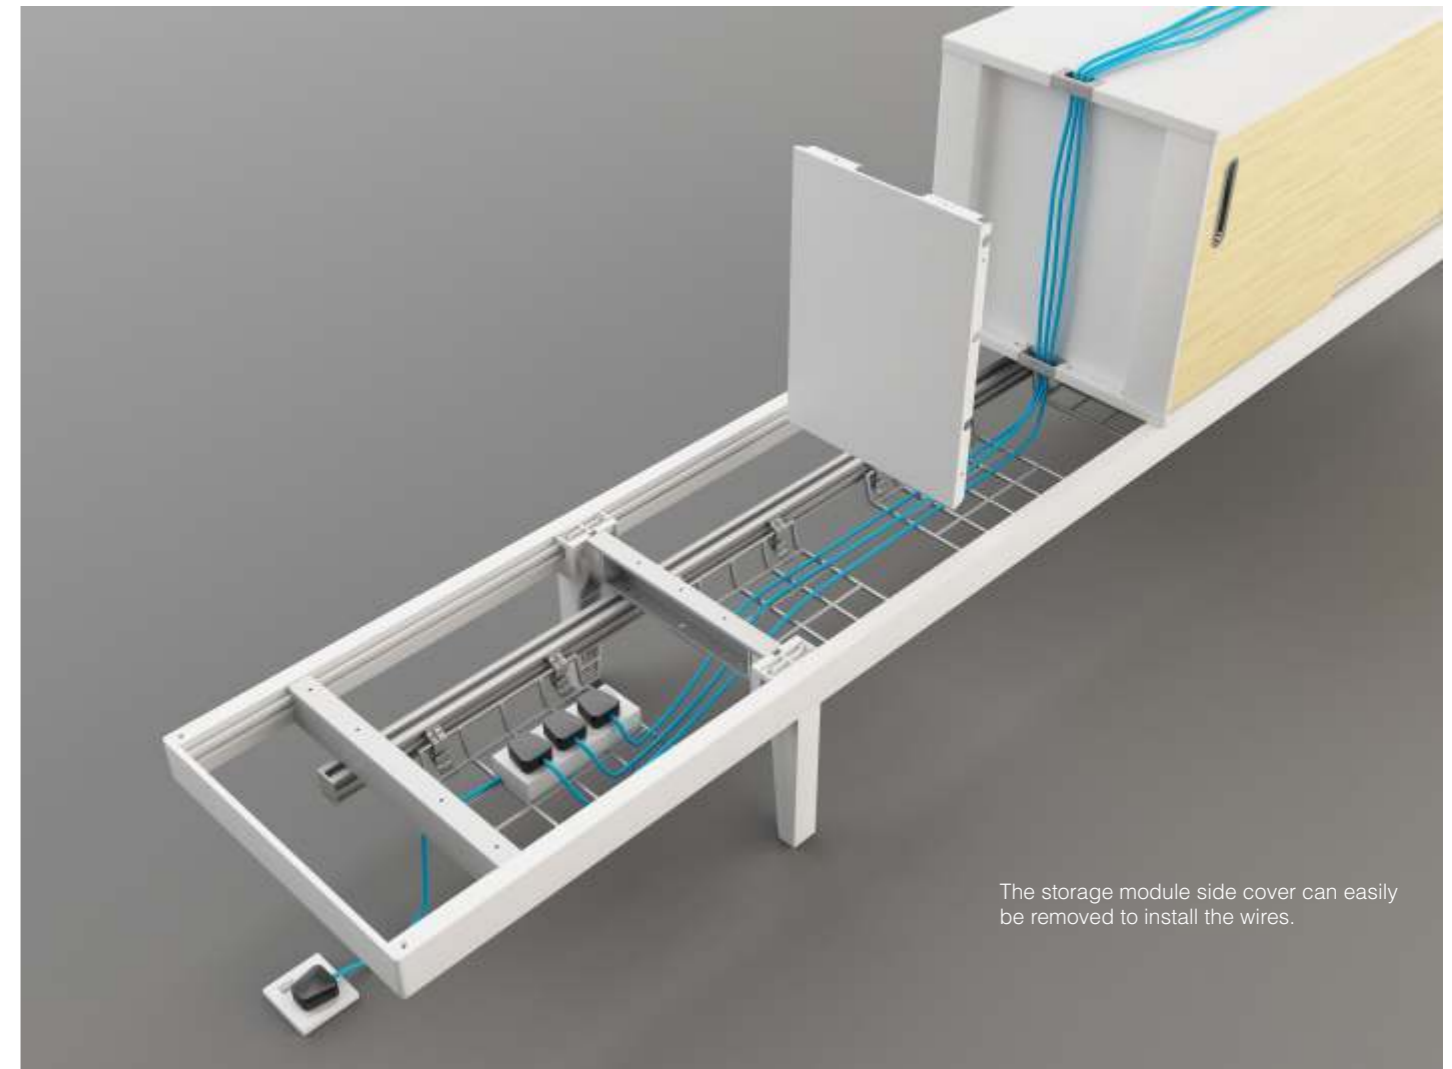

System 288 is a deck system that creates a platform 288 mm off the floor.

System 288 | Team of 2

System 288 Features

Flexible metal modesty panel that allows better privacy underneath the table top. Table tops are made of 18 mm High Pressure Laminate (HPL).

Turn the latch to lock and unlock the frame-base connector.

All the modules are integrated with frame-base connector that allows easy removal and installation on the base deck.

System 288 Wire Management

Wires are routed through the side of the storage module to the bottom of the base structure which are then supported using wire trays.

The storage module side cover can easily be removed to install the wires.