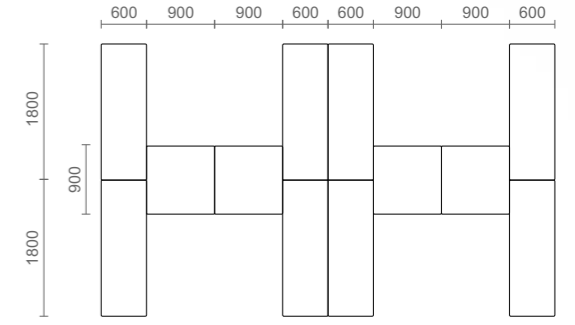

System 288 is a deck system that creates a platform 288 mm off the floor.

System 288 | Team of 2

System 288 Features

Flexible metal modesty panel that allows better privacy underneath the table top. Table tops are made of 18 mm High Pressure Laminate (HPL).