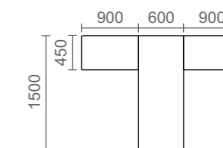

System 288 is a deck system that creates a platform 288 mm off the floor.

System 288 | Team of 2

System 288 Features

Flexible metal modesty panel that allows better privacy underneath the table top. Table tops are made of 18 mm High Pressure Laminate (HPL).