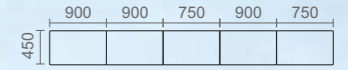

System 288 is a deck system that creates a platform 288 mm off the floor.

System 288 | Team of 2

System 288 Features

Flexible metal modesty panel that allows better privacy underneath the table top. Table tops are made of 18 mm High Pressure Laminate (HPL).