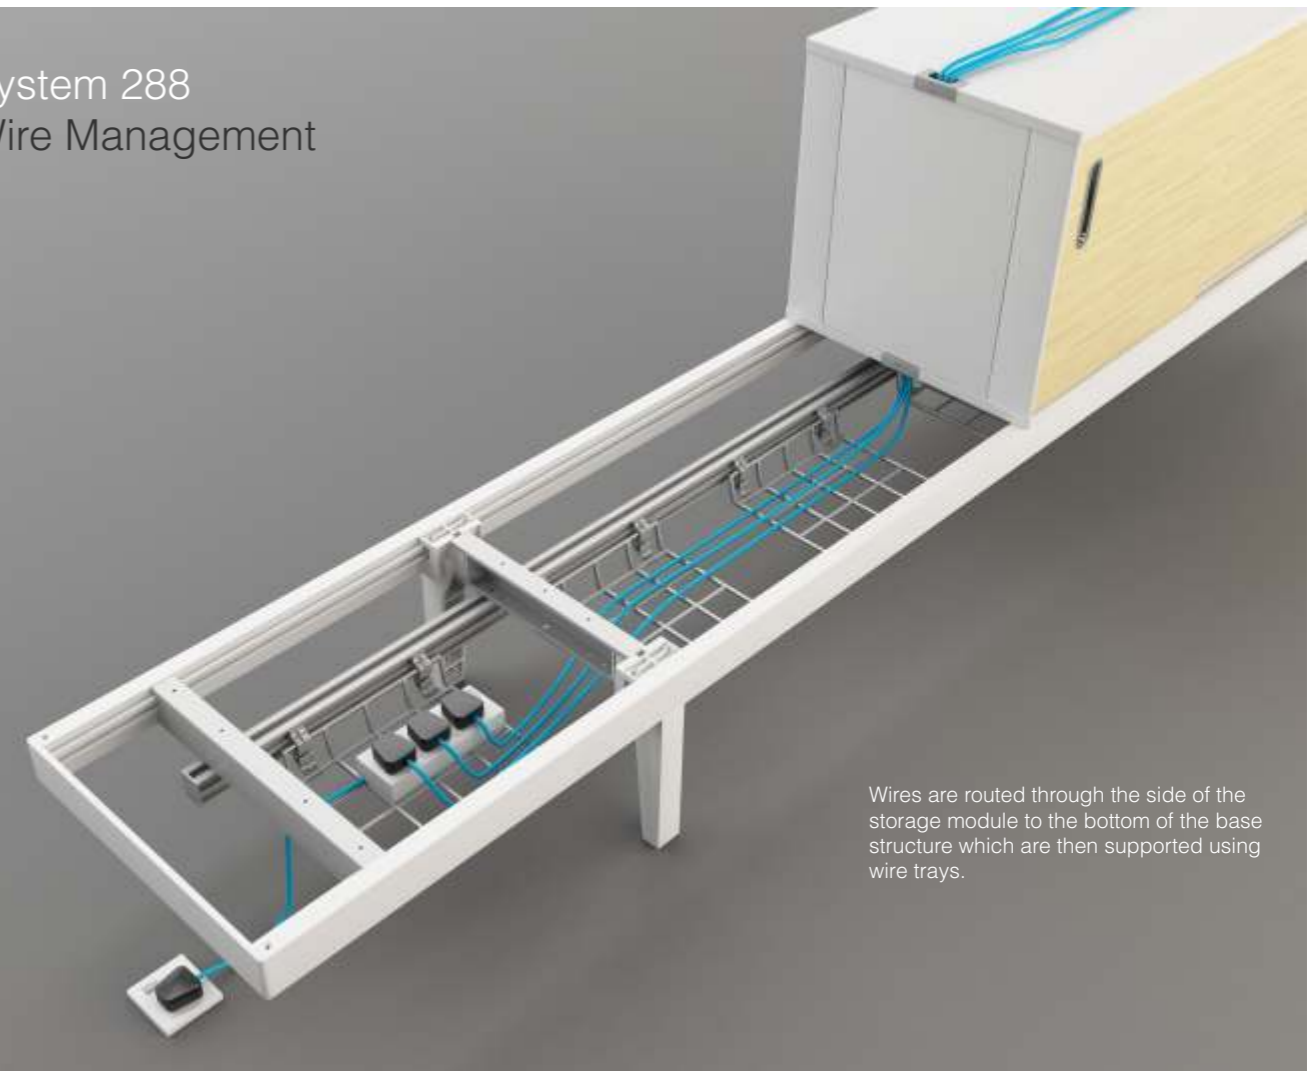

System 288 is a deck system that creates a platform 288 mm off the floor.

System 288 | Team of 2

System 288 Features

Flexible metal modesty panel that allows better privacy underneath the table top. Table tops are made of 18 mm High Pressure Laminate (HPL).

Turn the latch to lock and unlock the frame-base connector.

All the modules are integrated with frame-base connector that allows easy removal and installation on the base deck.

System 288 Wire Management