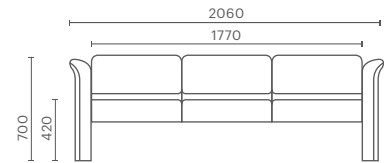

Lemoine

4-L301-0000-0000-L1C0-A (Fabric)

4-L302-0000-0000-L1C0-A (Fabric)

4-L303-0000-0000-L1C0-A (Fabric)

Technical Details

Sofa seat and backrest

High density sponge on veneer shell upholstered with leather or fabric

Sofa armrest

High density sponge on veneer shell upholstered with leather or fabric

Seat structure

38mm square steel pipe with 3mm thickness

Stud

Nylon

All pictures are for illustration purposes. Colours, product dimension, specification as well as designs are subject to change without prior notice. Colours shown here may differ from the actual product.