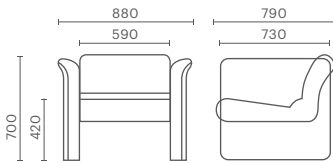

Lemoine

4-L301-0000-0000-L1C0-A (Fabric)

4-L302-0000-0000-L1C0-A (Fabric)

4-L303-0000-0000-L1C0-A (Fabric)

Technical Details

Sofa seat and backrest

High density sponge on veneer shell upholstered with leather or fabric

Sofa armrest

High density sponge on veneer shell upholstered with leather or fabric

Seat structure

38mm square steel pipe with 3mm thickness

Stud

Nylon

All pictures are for illustration purposes. Colours, product dimension, specification as well as designs are subject to change without prior notice. Colours shown here may differ from the actual product.