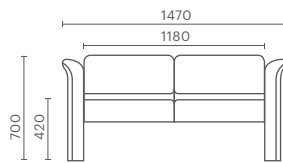

Lemoine

4-L301-0000-0000-L1C0-A (Fabric)

4-L302-0000-0000-L1C0-A (Fabric)

4-L303-0000-0000-L1C0-A (Fabric)

Technical Details

Sofa seat and backrest

High density sponge on veneer shell upholstered with leather or fabric

Sofa armrest

High density sponge on veneer shell upholstered with leather or fabric

Seat structure

38mm square steel pipe with 3mm thickness

Stud

Nylon

All pictures are for illustration purposes. Colours, product dimension, specification as well as designs are subject to change without prior notice. Colours shown here may differ from the actual product.