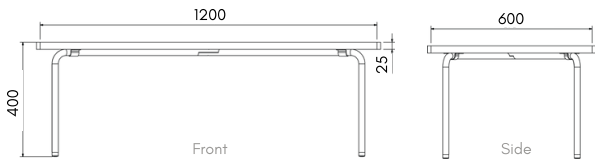

Trio

Coffee Table 450mm (HPL)

Coffee table 400mm (Glass)

Coffee Table 450mm (HPL)

Coffee Table 800mm (HPL)

Coffee Table 1200mm x 600mm (HPL)

Coffee Table 450mm (MFC)

Coffee Table 800mm (MFC)

Coffee Table 1200mm x 600mm (MFC)

Table Tops Profiles

Flat Edge (For 4 legged only)

Reversed Chamfer Edge

Glass (For 3 legged only)

Statement of line

Coffee Table 450mm (HPL)
TRCT045045-HWGC/E

Coffee table 400mm (Glass)
TRCT040040-GC/E

Coffee Table 450mm (HPL)
TCT045045-HWGC/E

Coffee Table 450mm (MFC)
TCT045045-MWGC/E

Coffee Table 800mm (HPL)
TCT080080-HWGC/E

Coffee Table 800mm (MFC)
TCT080080-MWGC/E

Coffee Table 1200mm x 600mm (HPL)
TCT120060-HWGC/E

Coffee Table 1200mm x 600mm (MFC)
TCT120060-MWGC/E

* All dimensions in mm

All pictures are for illustration purposes. Colours, product dimension, specification as well as designs are subject to change without prior notice. Colours shown here may differ from the actual product.