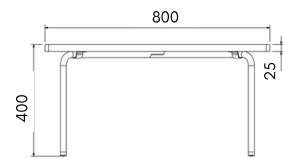

Trio

Coffee Table 450mm (HPL)

Coffee table 400mm (Glass)

Coffee Table 450mm (HPL)

Coffee Table 800mm (HPL)

Coffee Table 1200mm x 600mm (HPL)

Coffee Table 450mm (MFC)

Coffee Table 800mm (MFC)

Coffee Table 1200mm x 600mm (MFC)

Table Tops Profiles

Flat Edge (For 4 legged only)

Reversed Chamfer Edge

Glass (For 3 legged only)

Statement of line

Coffee Table 450mm (HPL)
TRCT045045-HWGC/E

Coffee table 400mm (Glass)
TRCT040040-GC/E

Coffee Table 450mm (HPL)
TCT045045-HWGC/E

Coffee Table 450mm (MFC)
TCT045045-MWGC/E

Coffee Table 800mm (HPL)
TCT080080-HWGC/E

Coffee Table 800mm (MFC)
TCT080080-MWGC/E

Coffee Table 1200mm x 600mm (HPL)
TCT120060-HWGC/E

Coffee Table 1200mm x 600mm (MFC)
TCT120060-MWGC/E

* All dimensions in mm

All pictures are for illustration purposes. Colours, product dimension, specification as well as designs are subject to change without prior notice. Colours shown here may differ from the actual product.