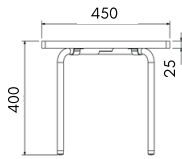

Trio

Coffee Table 450mm (HPL)

Coffee table 400mm (Glass)

Coffee Table 450mm (HPL)

Coffee Table 800mm (HPL)

Coffee Table 1200mm x 600mm (HPL)

Coffee Table 450mm (MFC)

Coffee Table 800mm (MFC)

Coffee Table 1200mm x 600mm (MFC)

Table Tops Profiles

Flat Edge (For 4 legged only)

Reversed Chamfer Edge

Glass (For 3 legged only)

Statement of line

Coffee Table 450mm (HPL)
TRCT045045-HWGC/E

Coffee table 400mm (Glass)
TRCT040040-GC/E

Coffee Table 450mm (HPL)
TCT045045-HWGC/E

Coffee Table 450mm (MFC)
TCT045045-MWGC/E

Coffee Table 800mm (HPL)
TCT080080-HWGC/E

Coffee Table 800mm (MFC)
TCT080080-MWGC/E

Coffee Table 1200mm x 600mm (HPL)
TCT120060-HWGC/E

Coffee Table 1200mm x 600mm (MFC)
TCT120060-MWGC/E

* All dimensions in mm

All pictures are for illustration purposes. Colours, product dimension, specification as well as designs are subject to change without prior notice. Colours shown here may differ from the actual product.