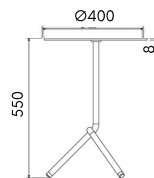

Trio

Coffee Table 450mm (HPL)

Coffee table 400mm (Glass)

Coffee Table 450mm (HPL)

Coffee Table 800mm (HPL)

Coffee Table 1200mm x 600mm (HPL)

Coffee Table 450mm (MFC)

Coffee Table 800mm (MFC)

Coffee Table 1200mm x 600mm (MFC)

Table Tops Profiles

Flat Edge (For 4 legged only)

Reversed Chamfer Edge

Glass (For 3 legged only)

Statement of line

Coffee Table 450mm (HPL)
TRCT045045-HWGC/E

Coffee table 400mm (Glass)
TRCT040040-GC/E

Coffee Table 450mm (HPL)
TCT045045-HWGC/E

Coffee Table 450mm (MFC)
TCT045045-MWGC/E

Coffee Table 800mm (HPL)
TCT080080-HWGC/E

Coffee Table 800mm (MFC)
TCT080080-MWGC/E

Coffee Table 1200mm x 600mm (HPL)
TCT120060-HWGC/E

Coffee Table 1200mm x 600mm (MFC)
TCT120060-MWGC/E

* All dimensions in mm

All pictures are for illustration purposes. Colours, product dimension, specification as well as designs are subject to change without prior notice. Colours shown here may differ from the actual product.