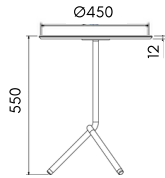

Trio

Coffee Table 450mm (HPL)

Coffee table 400mm (Glass)

Coffee Table 450mm (HPL)

Coffee Table 800mm (HPL)

Coffee Table 1200mm x 600mm (HPL)

Coffee Table 450mm (MFC)

Coffee Table 800mm (MFC)

Coffee Table 1200mm x 600mm (MFC)

Table Tops Profiles

Flat Edge (For 4 legged only)

Reversed Chamfer Edge

Glass (For 3 legged only)

Statement of line

Coffee Table 450mm (HPL)
TRCT045045-HWGC/E

Coffee table 400mm (Glass)
TRCT040040-GC/E

Coffee Table 450mm (HPL)
TCT045045-HWGC/E

Coffee Table 450mm (MFC)
TCT045045-MWGC/E

Coffee Table 800mm (HPL)
TCT080080-HWGC/E

Coffee Table 800mm (MFC)
TCT080080-MWGC/E

Coffee Table 1200mm x 600mm (HPL)
TCT120060-HWGC/E

Coffee Table 1200mm x 600mm (MFC)
TCT120060-MWGC/E

* All dimensions in mm

All pictures are for illustration purposes. Colours, product dimension, specification as well as designs are subject to change without prior notice. Colours shown here may differ from the actual product.