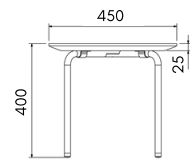

Trio

Coffee Table 450mm (HPL)

Coffee table 400mm (Glass)

Coffee Table 450mm (HPL)

Coffee Table 800mm (HPL)

Coffee Table 1200mm x 600mm (HPL)

Coffee Table 450mm (MFC)

Coffee Table 800mm (MFC)

Coffee Table 1200mm x 600mm (MFC)

Table Tops Profiles

Flat Edge (For 4 legged only)

Reversed Chamfer Edge

Glass (For 3 legged only)

Statement of line

Coffee Table 450mm (HPL)
TRCT045045-HWGC/E

Coffee table 400mm (Glass)
TRCT040040-GC/E

Coffee Table 450mm (HPL)
TCT045045-HWGC/E

Coffee Table 450mm (MFC)
TCT045045-MWGC/E

Coffee Table 800mm (HPL)
TCT080080-HWGC/E

Coffee Table 800mm (MFC)
TCT080080-MWGC/E

Coffee Table 1200mm x 600mm (HPL)
TCT120060-HWGC/E

Coffee Table 1200mm x 600mm (MFC)
TCT120060-MWGC/E

* All dimensions in mm

All pictures are for illustration purposes. Colours, product dimension, specification as well as designs are subject to change without prior notice. Colours shown here may differ from the actual product.