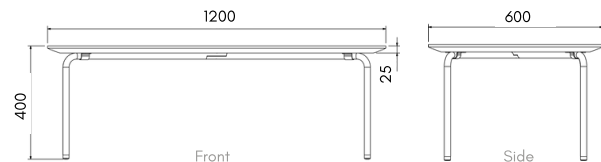

Trio

Coffee Table 450mm (HPL)

Coffee table 400mm (Glass)

Coffee Table 450mm (HPL)

Coffee Table 800mm (HPL)

Coffee Table 1200mm x 600mm (HPL)

Coffee Table 450mm (MFC)

Coffee Table 800mm (MFC)

Coffee Table 1200mm x 600mm (MFC)

Table Tops Profiles

Flat Edge (For 4 legged only)

Reversed Chamfer Edge

Glass (For 3 legged only)

Statement of line

Coffee Table 450mm (HPL)
TRCT045045-HWGC/E

Coffee table 400mm (Glass)
TRCT040040-GC/E

Coffee Table 450mm (HPL)
TCT045045-HWGC/E

Coffee Table 450mm (MFC)
TCT045045-MWGC/E

Coffee Table 800mm (HPL)
TCT080080-HWGC/E

Coffee Table 800mm (MFC)
TCT080080-MWGC/E

Coffee Table 1200mm x 600mm (HPL)
TCT120060-HWGC/E

Coffee Table 1200mm x 600mm (MFC)
TCT120060-MWGC/E

* All dimensions in mm

All pictures are for illustration purposes. Colours, product dimension, specification as well as designs are subject to change without prior notice. Colours shown here may differ from the actual product.