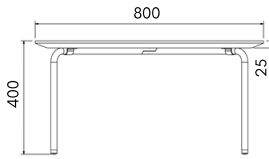

Trio

Coffee Table 450mm (HPL)

Coffee table 400mm (Glass)

Coffee Table 450mm (HPL)

Coffee Table 800mm (HPL)

Coffee Table 1200mm x 600mm (HPL)

Coffee Table 450mm (MFC)

Coffee Table 800mm (MFC)

Coffee Table 1200mm x 600mm (MFC)

Table Tops Profiles

Flat Edge (For 4 legged only)

Reversed Chamfer Edge

Glass (For 3 legged only)

Statement of line

Coffee Table 450mm (HPL)
TRCT045045-HWGC/E

Coffee table 400mm (Glass)
TRCT040040-GC/E

Coffee Table 450mm (HPL)
TCT045045-HWGC/E

Coffee Table 450mm (MFC)
TCT045045-MWGC/E

Coffee Table 800mm (HPL)
TCT080080-HWGC/E

Coffee Table 800mm (MFC)
TCT080080-MWGC/E

Coffee Table 1200mm x 600mm (HPL)
TCT120060-HWGC/E

Coffee Table 1200mm x 600mm (MFC)
TCT120060-MWGC/E

* All dimensions in mm

All pictures are for illustration purposes. Colours, product dimension, specification as well as designs are subject to change without prior notice. Colours shown here may differ from the actual product.